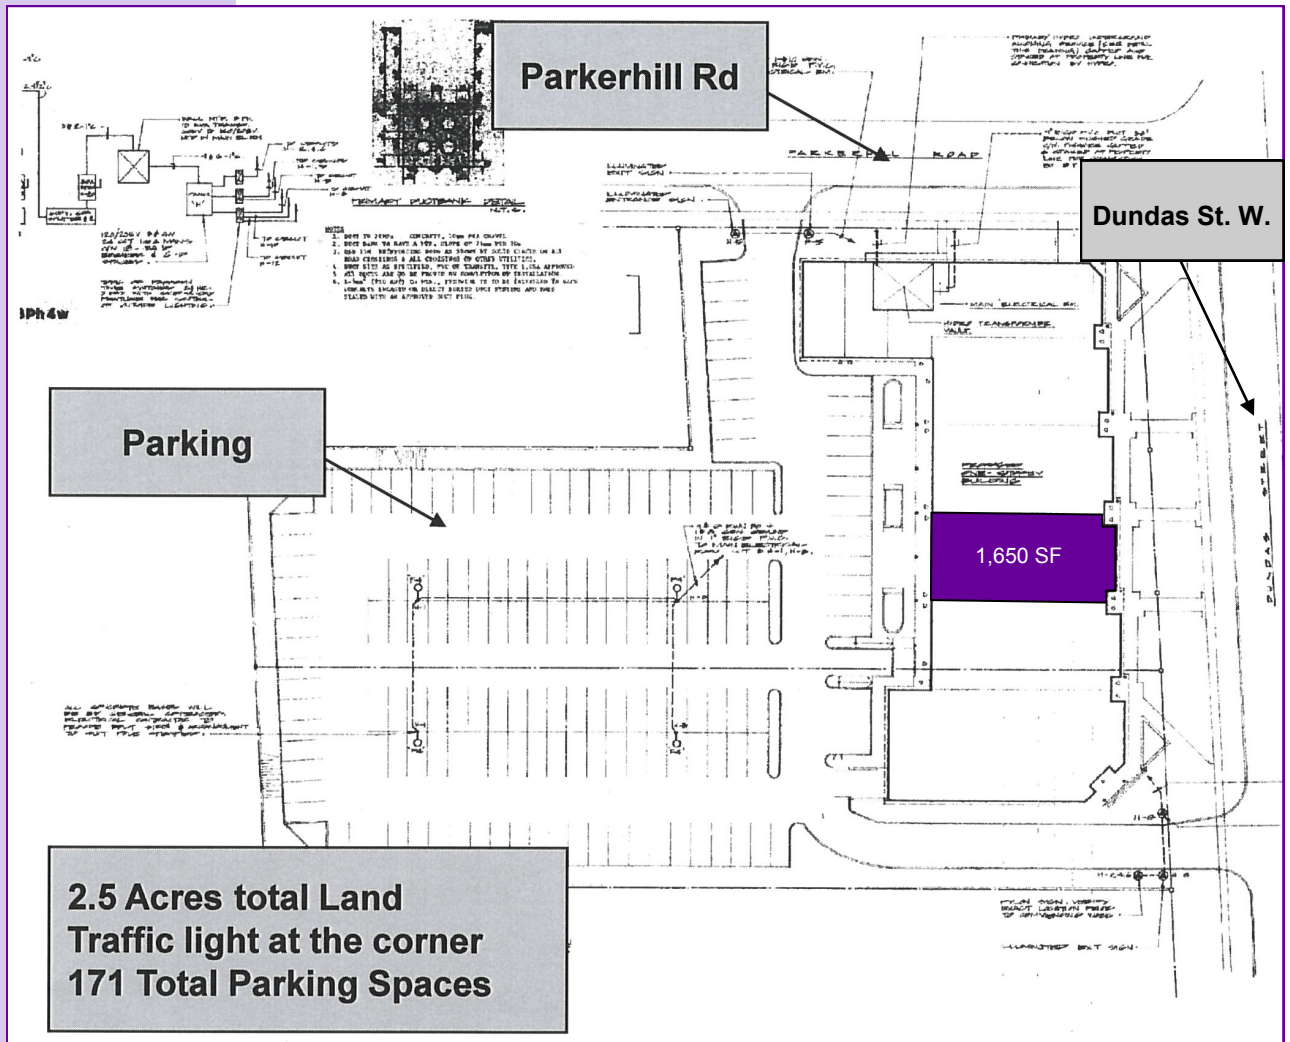

255 DUNDAS STREET WEST MISSISSAUGA Retail Space

FOR LEASE

For more information, please contact:

Sari Samarah
Sales Representative
416.636.8898 ext. 231
416.636.8890 fax
sari@thebehargroup.com