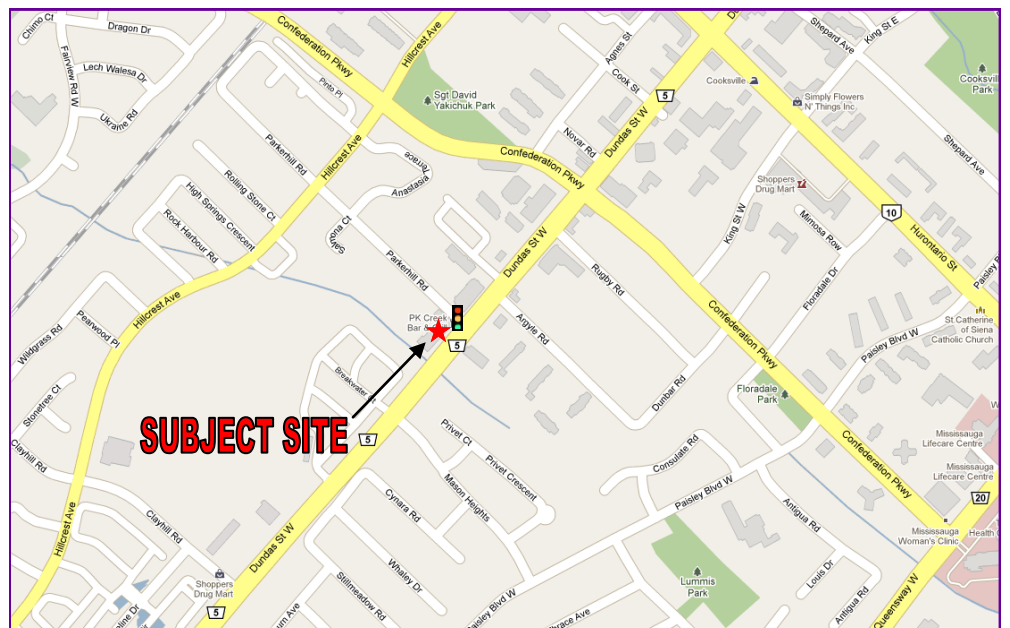

The Behar Group Realty Inc., Brokerage
1170 Sheppard Avenue West, Unit 24, Toronto, Ontario M3K 2A3 / Tel: 416.636.8898 / Fax: 416.636.8890 / Website: www.thebehargroup.com

All information is from sources deemed reliable and is subject to errors and omissions which we believe to be correct and assume no responsibility. Changes of price, rental, prior sale and withdrawal without notice. People are not to construe this information as legal or tax advice. You should consult your legal counsel, accountant, or other advisors on matters relating to this presentation. The Behar Group Realty Inc., Brokerage.